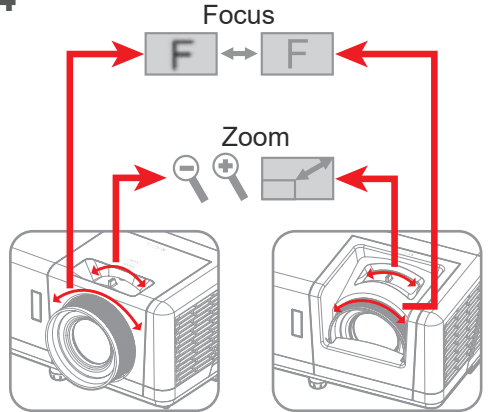

For access to the setup information, user manual, and product updates – please scan the QR Code or visit the following URL:
<https://www.optoma.com/support/download>

1

2

3

4

5

6*

Note: