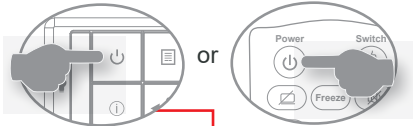

For access to the setup information, user manual, and product updates – please scan the QR Code or visit the following URL:
<https://www.optoma.com/support/download>

1

2

3

4

5

6*

Note: