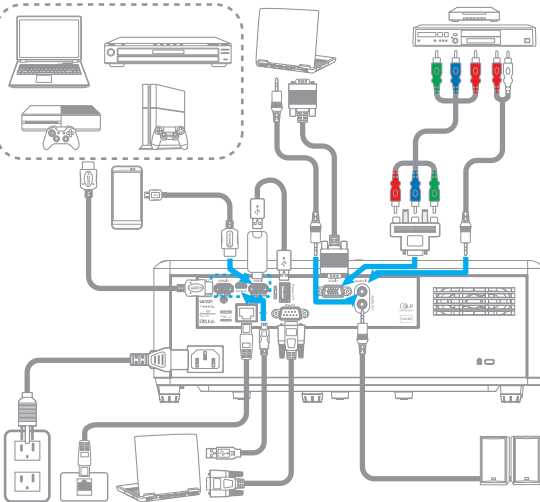

For access to the setup information, user manual, and product updates – please scan the QR Code or visit the following URL:
<https://www.optoma.com/support/download>

1

2

3

4

5

6*

Note: