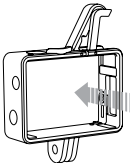

The Frame

THE SMALLEST, LIGHTEST WAY
TO MOUNT YOUR GOPRO.

GoPro[®]
Be a *HERO*. ■■■■

/ What's Included

THE FRAME

Features a minimalist design for compact mounting and optimal audio capture during low-speed activities. Provides easy access to microSD, Micro HDMI and USB ports. An integrated latch allows the camera to be removed without moving the mount.

QUICK RELEASE BUCKLE + THUMB SCREW

Enables quick, convenient mounting.

PROTECTIVE LENS

Protects the camera lens against scratches, dust and debris.

/ Setting up

JUST THE CAMERA

Step 1

Unhook the latch on the top right side of The Frame.

Step 2

Holding the latch open, slide the camera into The Frame.

Step 3

When the camera is flush with The Frame, close the latch to secure.

CAMERA + LCD TOUCH BACPAC OR BATTERY BACPAC

Step 1

Unhook the latch on the top right side of The Frame.

Step 2

Unhook the metal support arm and extend it 90°. The arm must be used for the BacPac to be properly secured.

Step 3

Slide camera into The Frame until the BacPac rests against the support arm, then close the latch.