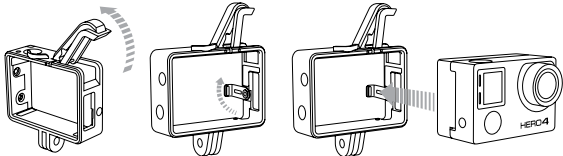

The Frame

THE SMALLEST, LIGHTEST WAY
TO MOUNT YOUR GOPRO.

GoPro[®]
Be a *HERO*. ■■■■

/ What's Included

THE FRAME

Features a minimalist design for compact mounting and optimal audio capture during low-speed activities. Provides easy access to microSD, Micro HDMI and USB ports. An integrated latch allows the camera to be removed without moving the mount.

QUICK RELEASE BUCKLE + THUMB SCREW

Enables quick, convenient mounting.

PROTECTIVE LENS

Protects the camera lens against scratches, dust and debris.

/ Setting up

JUST THE CAMERA

Step 1

Unhook the latch on the top right side of The Frame.

Step 2

Holding the latch open, slide the camera into The Frame.

Step 3

When the camera is flush with The Frame, close the latch to secure.

CAMERA + LCD TOUCH BACPAC OR BATTERY BACPAC

Step 1

Unhook the latch on the top right side of The Frame.

Step 2

Unhook the metal support arm and extend it 90°. The arm must be used for the BacPac to be properly secured.

Step 3

Slide camera into The Frame until the BacPac rests against the support arm, then close the latch.