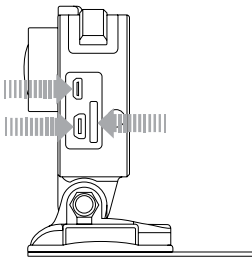

ACCESSING THE PORTS

The Frame provides easy, full-time access to the microSD, Micro HDMI and USB ports—perfect for live-feed video, charging and data offload.