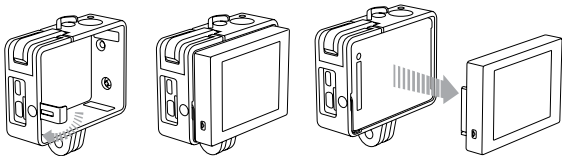

QUICK RELEASE BUCKLE + THUMB SCREW

Enables quick, convenient mounting.

PROTECTIVE LENS

Protects the camera lens against scratches, dust and debris.

/ Setting up

JUST THE CAMERA

Step 1

Unhook the latch on the top right side of The Frame.

Step 2

Holding the latch open, slide the camera into The Frame.

Step 3

When the camera is flush with The Frame, close the latch to secure.

CAMERA + LCD TOUCH BACPAC OR BATTERY BACPAC

Step 1

Unhook the latch on the top right side of The Frame.

Step 2

Unhook the metal support arm and extend it 90°. The arm must be used for the BacPac to be properly secured.

Step 3

Slide camera into The Frame until the BacPac rests against the support arm, then close the latch.

PRO TIP: Want to quickly check your shot before recording? Leave the metal support arm unextended inside The Frame, then attach and detach the **LCD Touch BacPac™** without removing the camera. Please note, the LCD Touch BacPac is not properly secured for shooting without the support arm extended.