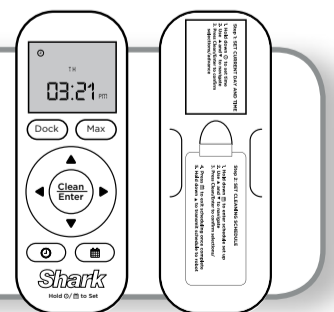

SET YOUR ROBOT'S CLEANING SCHEDULE

Use the included remote to set a recurring cleaning schedule for your robot. Simple instructions are located on the **back of your remote** and in your **Owner's Guide**.