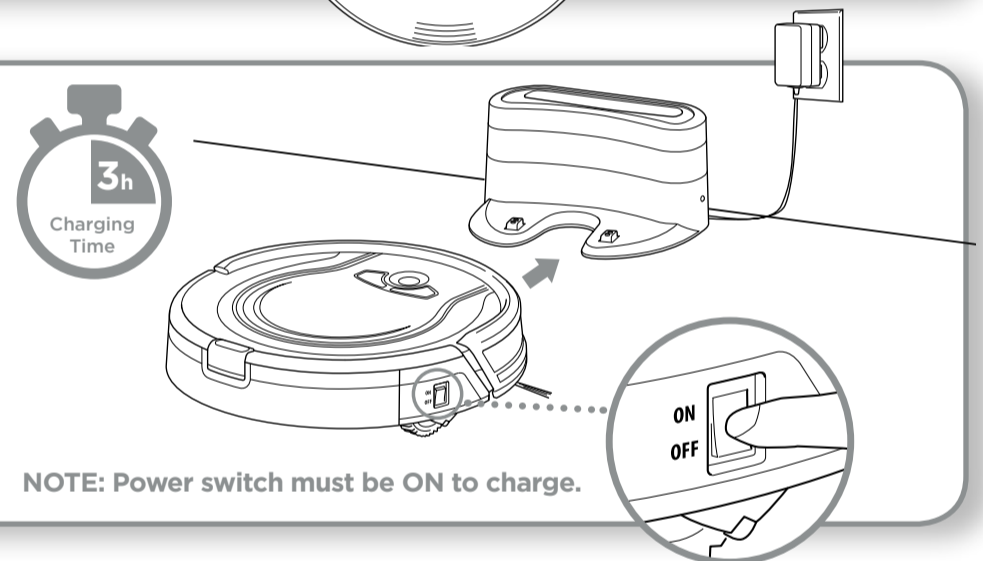

NOTE: Placing your dock in a central location with a wide view to your home will improve your robot's ability to return to the dock.

STEP 2

INSTALL THE SIDE BRUSHES

Snap the 2 included side brushes onto the posts on the bottom of the robot.

STEP 3

POWER-UP SHARK ION ROBOT

Flip the Power switch located on the side of your Shark ION Robot to the ON position and place your robot on the dock.

When all 3 indicator lights are solid blue, your robot is fully charged. Simply press the Clean button to send your robot into action.