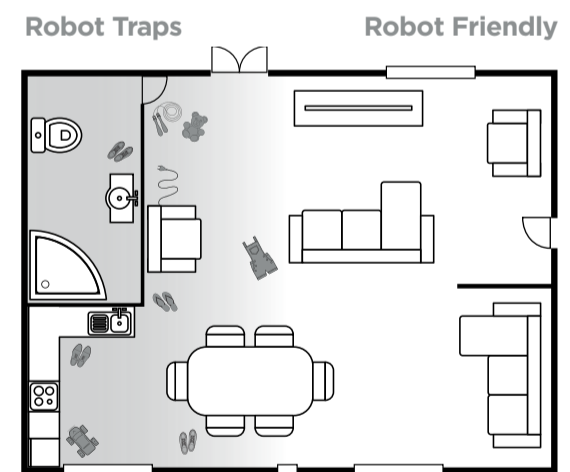

PREP YOUR HOME FOR CLEANING

With Smart Sensor technology, your robot maneuvers around obstructions and navigates its way out of tight spaces as it cleans. To help your robot complete its mission, prep your floor by removing all obstacles, such as loose power cords, clothes, toys, and low-hanging drapes.

Use the included BotBoundary™ strips to easily block off obstacles or areas you don't want your robot to enter.

See the **BOTBOUNDARY USAGE GUIDE** included with your BotBoundary strips for more information.

See the **TIPS AND TRICKS FOR GREAT PERFORMANCE GUIDE** to discover how to get the best from your robot.