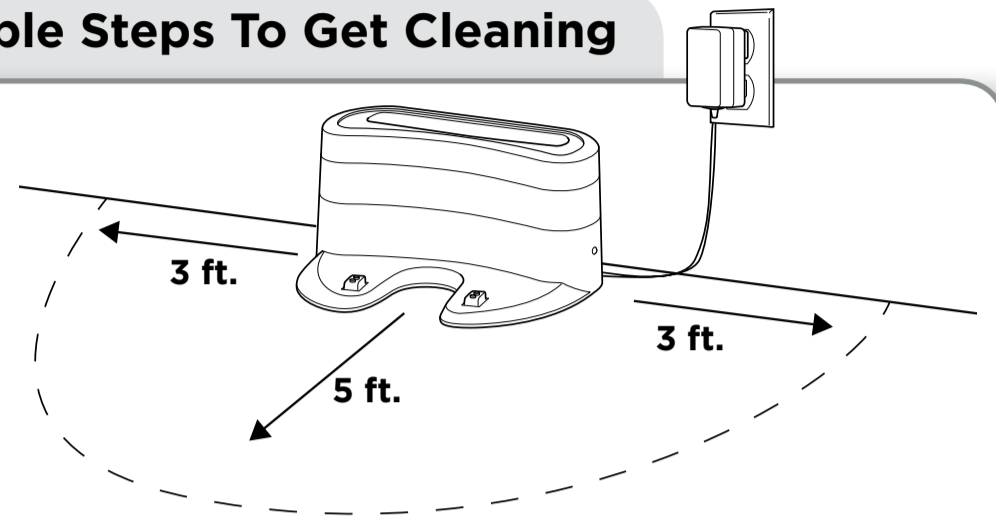

Shark ION™ ROBOT

EASE OF A ROBOT. PERFORMANCE OF A SHARK.™

CONGRATULATIONS ON YOUR NEW SHARK ION ROBOT

Getting Started is Easy - Follow These Simple Steps To Get Cleaning

STEP 1

SET UP YOUR CHARGING DOCK:

Place charging dock on a level surface with its **back against a wall**, in a space without obstructions, that can easily be accessed by your Shark ION Robot. Plug dock into a power outlet.

NOTE: Placing your dock in a central location with a wide view to your home will improve your robot's ability to return to the dock.

STEP 2

INSTALL THE SIDE BRUSHES

Snap the 2 included side brushes onto the posts on the bottom of the robot.

STEP 3

POWER-UP SHARK ION ROBOT

Flip the Power switch located on the side of your Shark ION Robot to the ON position and place your robot on the dock.

When all 3 indicator lights are solid blue, your robot is fully charged. Simply press the Clean button to send your robot into action.