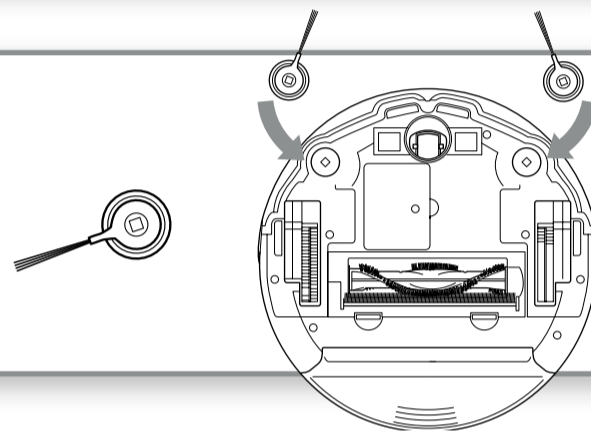

Shark ION™ ROBOT

EASE OF A ROBOT. PERFORMANCE OF A SHARK.™

CONGRATULATIONS ON YOUR NEW SHARK ION ROBOT

Getting Started is Easy - Follow These Simple Steps To Get Cleaning

STEP 1

SET UP YOUR CHARGING DOCK:

Place charging dock on a level surface with its **back against a wall**, in a space without obstructions, that can easily be accessed by your Shark ION Robot. Plug dock into a power outlet.

NOTE: Placing your dock in a central location with a wide view to your home will improve your robot's ability to return to the dock.

STEP 2

INSTALL THE SIDE BRUSHES

Snap the 2 included side brushes onto the posts on the bottom of the robot.

STEP 3

POWER-UP SHARK ION ROBOT

Flip the Power switch located on the side of your Shark ION Robot to the ON position and place your robot on the dock.

When all 3 indicator lights are solid blue, your robot is fully charged. Simply press the Clean button to send your robot into action.

Use the included BotBoundary™ strips to easily block off obstacles or areas you don't want your robot to enter.

See the **BOTBOUNDARY USAGE GUIDE** included with your BotBoundary strips for more information.