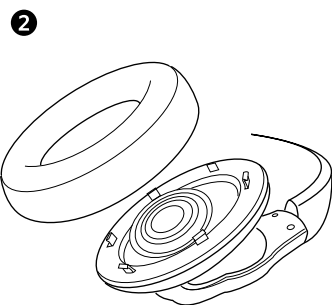

## Powering On / Off

Power On		Press and hold for more than 3 seconds		Flashing blue (Status indicator)
Power Off		Press and hold for 3 seconds		Steady red for 1 second (Status indicator)
ANC On		Press and hold for more than 1 second		Steady green (NC LED indicator)
ANC Off		Press and hold for more than 1 second		NC LED indicator off