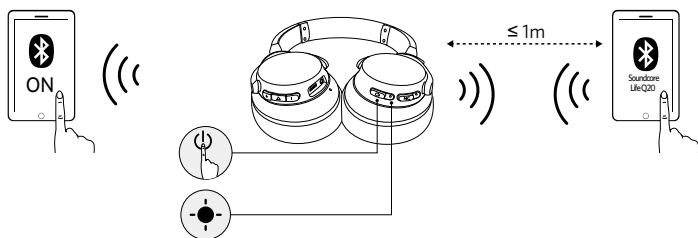

## Pairing

Enter Bluetooth pairing mode when Life Q20 is off  Press and hold for 5 seconds

	Rapidly flashing blue	Pairing mode
	Steady blue	Connected to a device (but is not playing music)
	OFF (Status indicator)	Connected to a device (playing music)
	Rapidly flashing blue	Connected to a device (incoming call)