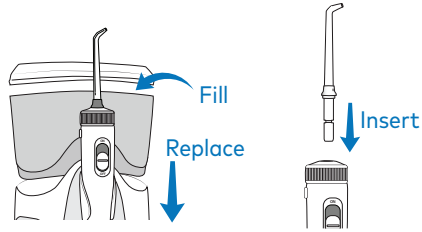

Call: 1-800-525-2774
Monday-Friday
7 am - 5 pm MST

Chat or E-mail
service@waterpik.com

**Quick Start
Guide Inside!**

Quick Start Guide

PRIMING UNIT (FIRST TIME USE ONLY)

- 1 Fill reservoir with warm water and replace it firmly on the base. Insert tip firmly until it clicks into place.

- 2 Turn pressure to high, point tip into sink, turn power ON and water switch to ON until water flows. Turn power and water OFF.

NEED HELP?

Visit [Waterpik.com/WelcomeWF](https://www.waterpik.com/WelcomeWF)
To watch a How To Video and find additional
product support.