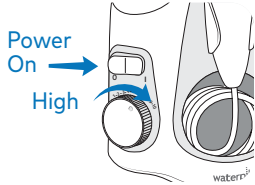

1. 2 Turn pressure to high, point tip into sink, turn power ON and water switch to ON until water flows. Turn power and water OFF.