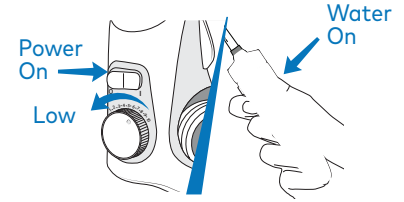

- 2 Turn pressure to high, point tip into sink, turn power ON and water switch to ON until water flows. Turn power and water OFF.

NEED HELP?

Visit [Waterpik.com/WelcomeWF](https://www.waterpik.com/WelcomeWF)
To watch a How To Video and find additional
product support.

Call Us! 1-800-525-2774

WATER FLOSS

- 3 Place tip in mouth. Start on low pressure. Turn power ON. Turn water ON and increase pressure to your liking.

- 4 Lean over sink. Close lips enough to prevent splashing, while still allowing water to flow from mouth into sink.

TO AVOID MESS: KEEP TIP IN MOUTH WHILE UNIT IS ON.

- 5 Aim water at the gumline at a 90 degree angle. Follow the gumline and pause briefly between teeth.