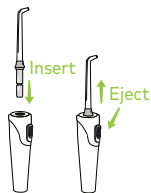

Call: 1-800-525-2774
Monday-Friday
7 am - 5 pm MST

Chat or E-mail
service@waterpik.com

**Quick Start
Guide Inside!**

GETTING STARTED

- 1 Fill reservoir with warm water and replace it firmly on the base.

- 2 Insert tip firmly until it clicks into place. To remove tip, push the tip eject button.

PRIMING UNIT (First Time Use Only)

- 3 Turn pressure to high, point tip into sink, turn power ON until water flows. Turn power OFF.

WATER FLOSS

- 4 Place tip in mouth. Start on low pressure. Turn power ON and increase pressure to your liking.

- 5 Lean over sink. Close lips enough to prevent splashing, while still allowing water to flow from mouth into sink.

TECHNIQUE

- 6 Aim water at the gumline at a 90 degree angle. Follow the gumline and pause briefly between teeth.