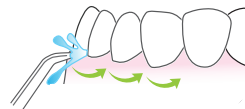

NEED HELP?

Visit [Waterpik.com/WelcomeWF](https://www.Waterpik.com/WelcomeWF)

To watch a How To Video and find additional product support.

Call Us! 1-800-525-2774