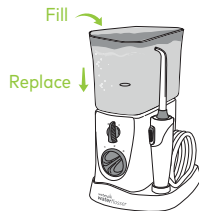

Call: 1-800-525-2774
Monday-Friday
7 am - 5 pm MST

Chat or E-mail
service@waterpik.com

**Quick Start
Guide Inside!**

GETTING STARTED

- 1 Fill reservoir with warm water and replace it firmly on the base.

- 2 Insert tip firmly until it clicks into place. To remove tip, push the tip eject button.

PRIMING UNIT (First Time Use Only)

- 3 Turn pressure to high, point tip into sink, turn power ON until water flows. Turn power OFF.

WATER FLOSS

- 4 Place tip in mouth. Start on low pressure. Turn power ON and increase pressure to your liking.

- 5 Lean over sink. Close lips enough to prevent splashing, while still allowing water to flow from mouth into sink.

TECHNIQUE

- 6 Aim water at the gumline at a 90 degree angle. Follow the gumline and pause briefly between teeth.