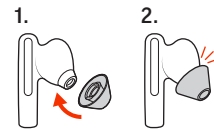

Replace

© 2023 Poly. Bluetooth is a registered trademark of Bluetooth SIG, Inc. All trademarks are the property of their respective owners. Manufactured by Plantronics, Inc. Model IDs: earbuds F60T (F60TR, F60TL) adapter BT700/BT700C charge case CBF60+ 211720-06 01.23