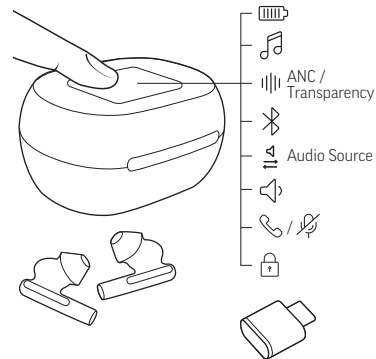

Download Poly Lens App to get the most out of your wireless earbuds.

- Customize swipe features
- Change settings
- Update devices
- View user guide

↓ poly.com/lens

Poly Lens Mobile App
Poly Lens Desktop App

BLUETOOTH TRANSMITTER

Listen wirelessly to an inflight entertainment system or other audio source with a 3.5 mm port. Connect your case to audio port with included 3.5-mm-to-USB-C cable.

QUICK START

VOYAGER FREE 60+ UC
WITH TOUCHSCREEN CHARGE CASE

BT700 Bluetooth™ adapter
design may vary

CONTROLS

Button

Swipe

- Use either earbud

- Use either earbud
- Swipe slowly
- Customize in Poly Lens App

Volume

Adjust on charge case or paired device