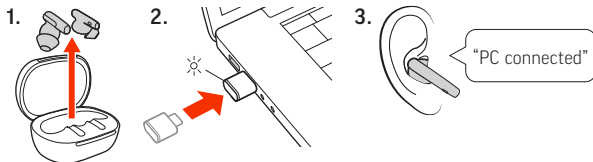

BT700 Bluetooth™ adapter
design may vary

CONTROLS

Button

Swipe

- Use either earbud

- Use either earbud
- Swipe slowly
- Customize in Poly Lens App

Volume

Adjust on charge case or paired device

Streaming media only: swipe earbud

PAIR

Mobile phone | Remove earbuds from the charge case before pairing.

Computer

FIT | Rotate the earbuds toward your mouth for optimum fit and sound.

EARTIPS | Select size for comfort and bass response.