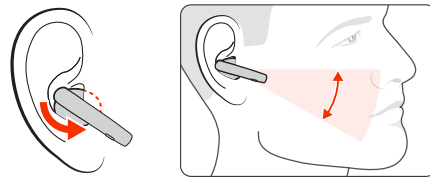

BT700 Bluetooth™ adapter
design may vary

CONTROLS

Button

Swipe

- Use either earbud

- Use either earbud
- Swipe slowly
- Customize in Poly Lens App

Volume

Adjust on charge case or paired device

Streaming media only: swipe earbud

PAIR

Mobile phone | Remove earbuds from the charge case before pairing.

Computer

FIT | Rotate the earbuds toward your mouth for optimum fit and sound.

EARTIPS | Select size for comfort and bass response.