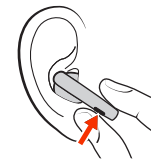

BLUETOOTH TRANSMITTER

Listen wirelessly to an inflight entertainment system or other audio source with a 3.5 mm port. Connect your case to audio port with included 3.5-mm-to-USB-C cable.

QUICK START

VOYAGER FREE 60+ UC
WITH TOUCHSCREEN CHARGE CASE

BT700 Bluetooth™ adapter
design may vary

CONTROLS

Button

Swipe

- Use either earbud

- Use either earbud
- Swipe slowly
- Customize in Poly Lens App

Volume

Adjust on charge case or paired device