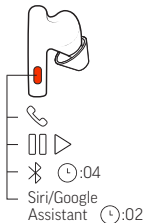

BLUETOOTH TRANSMITTER

Listen wirelessly to an inflight entertainment system or other audio source with a 3.5 mm port. Connect your case to audio port with included 3.5-mm-to-USB-C cable.

QUICK START

VOYAGER FREE 60+ UC
WITH TOUCHSCREEN CHARGE CASE

BT700 Bluetooth™ adapter
design may vary

CONTROLS

Button

Swipe

- Use either earbud

- Use either earbud
- Swipe slowly
- Customize in Poly Lens App

Volume

Adjust on charge case or paired device