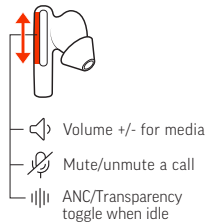

BLUETOOTH TRANSMITTER

Listen wirelessly to an inflight entertainment system or other audio source with a 3.5 mm port. Connect your case to audio port with included 3.5-mm-to-USB-C cable.

QUICK START

VOYAGER FREE 60+ UC
WITH TOUCHSCREEN CHARGE CASE

BT700 Bluetooth™ adapter
design may vary

CONTROLS

Button

Swipe

- Use either earbud

- Use either earbud
- Swipe slowly
- Customize in Poly Lens App

Volume

Adjust on charge case or paired device