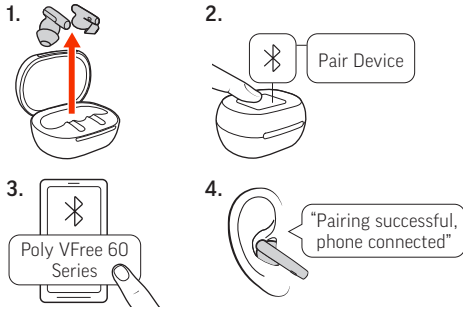

BT700 Bluetooth™ adapter
design may vary

CONTROLS

Button

Swipe

- Use either earbud

- Use either earbud
- Swipe slowly
- Customize in Poly Lens App

Volume

Adjust on charge case or paired device

Streaming media only: swipe earbud

PAIR

Mobile phone | Remove earbuds from the charge case before pairing.

Computer

FIT | Rotate the earbuds toward your mouth for optimum fit and sound.

EARTIPS | Select size for comfort and bass response.