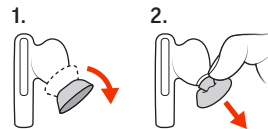

Sizes

Remove at eartip's base