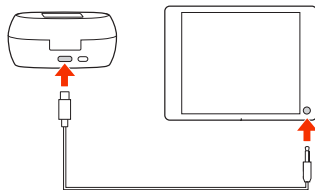

BLUETOOTH TRANSMITTER

Listen wirelessly to an inflight entertainment system or other audio source with a 3.5 mm port. Connect your case to audio port with included 3.5-mm-to-USB-C cable.

QUICK START

VOYAGER FREE 60+ UC
WITH TOUCHSCREEN CHARGE CASE