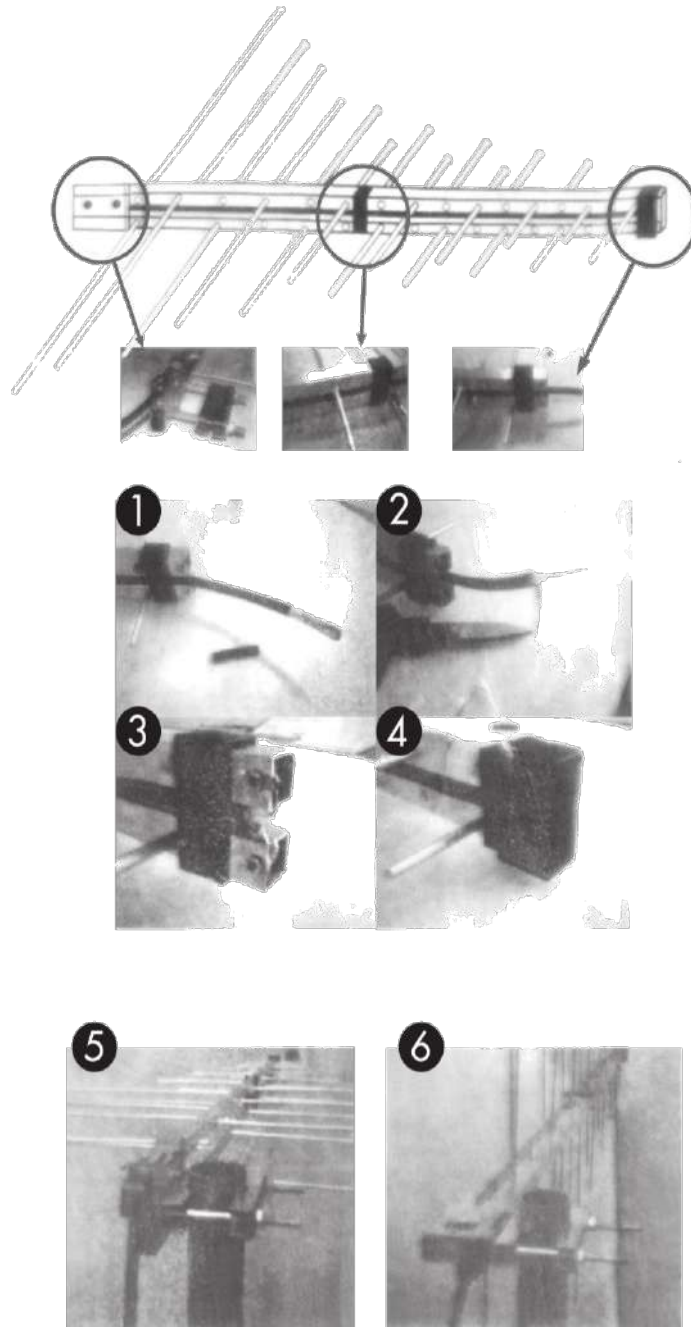

32 Element Log Periodic HDTV Digital Ready Antenna KA32ELEANTA Quick Start Guide

Parts

Assembly

Installation

Specifications

Frequency Range: 40 ~ 862Mhz
Channels: 21 ~ 69
Channels: 6 ~ 15
Gain-UHF: 18db
VHF: 12db
Impedance: 75ohm
Low Noise Figure: 0.10db
Standing Wave Ratio: 1.5