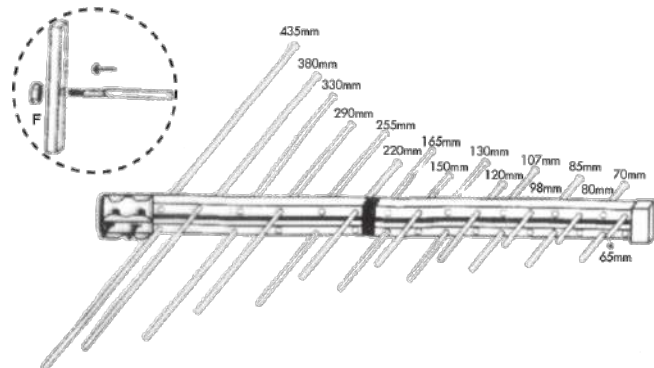

32 Element Log Periodic HDTV Digital Ready Antenna KA32ELEANTA Quick Start Guide

Parts

Assembly

Installation

Specifications

Frequency Range: 40 ~ 862Mhz
Channels: 21 ~ 69
Channels: 6 ~ 15
Gain-UHF: 18db
VHF: 12db
Impedance: 75ohm
Low Noise Figure: 0.10db
Standing Wave Ratio: 1.5