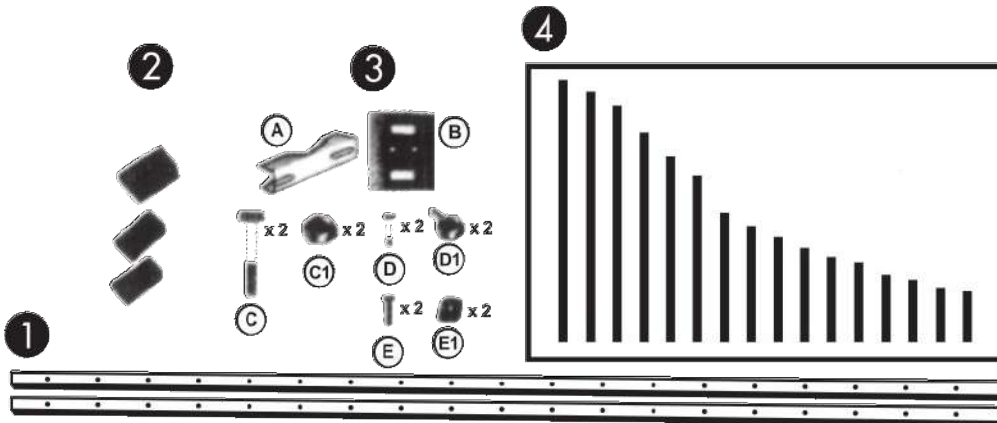

32 Element Log Periodic HDTV Digital Ready Antenna KA32ELEANTA Quick Start Guide

Parts

Assembly

Installation

Specifications

Frequency Range: 40 ~ 862Mhz
Channels: 21 ~ 69
Channels: 6 ~ 15
Gain-UHF: 18db
VHF: 12db
Impedance: 75ohm
Low Noise Figure: 0.10db
Standing Wave Ratio: 1.5