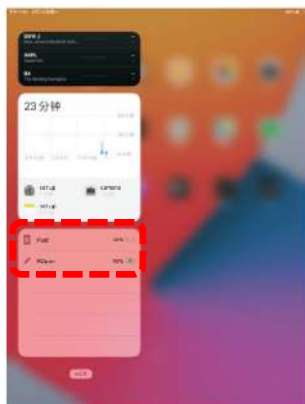

APPLE COMPATIBLE PENCIL

WITH MAGNETIC ATTACH AND CHARGING

NBAPCLMGWSA

OVERVIEW

- 1 Button
- 2 Indicator
- 3 Magnetic surface
- 4 Detachable nib

OPERATION

Powering On

Press and hold the button on the top of the pencil until the indicator illuminates. The pencil is now ready for use. Press and hold the button on the top of the pencil until the indicator turns off.

Connecting the Pen to iPad

1. On your iPad, open the Settings menu and tap “Bluetooth” to ensure Bluetooth is enabled.
2. Find the device named “RDpen” and tap to connect the pencil.

3. Long press the screen to add a battery widget to display the remaining power of the pen in real time.

Charging

The pen can be charged by attaching the magnetic surface to the side of the iPad under the volume button. The battery level can be monitored using the battery widget.

Note: Adsorption charging only available on iPad mini (Series 6) iPad Pro, Pad Air (Series 4) & iPad Air (Series 5).