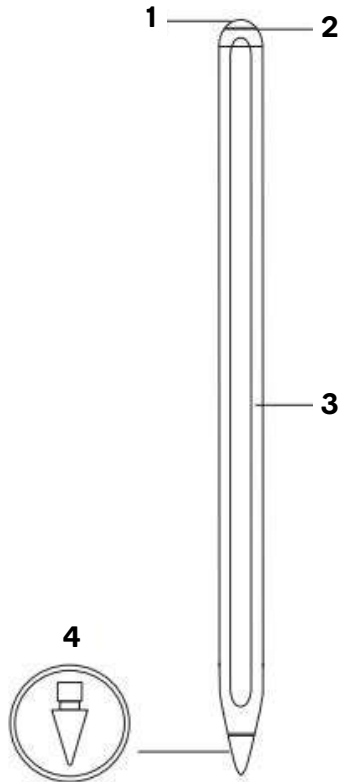

APPLE COMPATIBLE PENCIL

WITH MAGNETIC ATTACH AND CHARGING

NBAPCLMGWSA

OVERVIEW

- 1 Button
- 2 Indicator
- 3 Magnetic surface
- 4 Detachable nib

OPERATION

Powering On

Press and hold the button on the top of the pencil until the indicator illuminates. The pencil is now ready for use. Press and hold the button on the top of the pencil until the indicator turns off.

Connecting the Pen to iPad

1. On your iPad, open the Settings menu and tap “Bluetooth” to ensure Bluetooth is enabled.
2. Find the device named “RDpen” and tap to connect the pencil.

3. Long press the screen to add a battery widget to display the remaining power of the pen in real time.