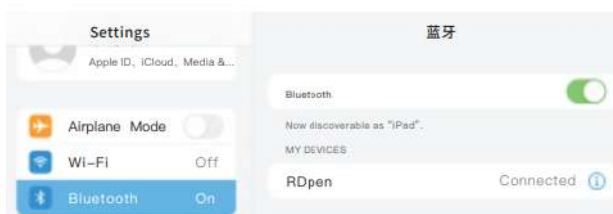

APPLE COMPATIBLE PENCIL

WITH MAGNETIC ATTACH AND CHARGING

NBAPCLMGWSA

OVERVIEW

- 1 Button
- 2 Indicator
- 3 Magnetic surface
- 4 Detachable nib

OPERATION

Powering On

Press and hold the button on the top of the pencil until the indicator illuminates. The pencil is now ready for use. Press and hold the button on the top of the pencil until the indicator turns off.

Connecting the Pen to iPad

1. On your iPad, open the Settings menu and tap “Bluetooth” to ensure Bluetooth is enabled.
2. Find the device named “RDpen” and tap to connect the pencil.

3. Long press the screen to add a battery widget to display the remaining power of the pen in real time.