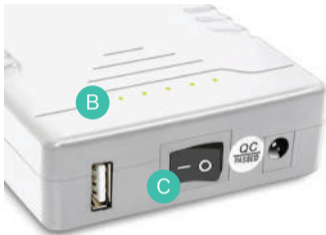

B LED Power Gauge

Show the battery's approximate power level. More LEDs indicates a higher power charge.

C Power Switch

Turn to the **I (ON)** position to use the power bank as a backup battery and the **O (OFF)** position to circumvent the power bank.

Warnings

- **Take care** to avoid exposure to extreme temperatures, fire, and water.
- **Do not** jostle or the power bank or subject it to undue force. **Do not** throw the power bank.
- **Store** the power bank in a cool, dry, indoor area.
- **Do not modify** or disassemble the power bank.
- **Ensure** that all cables are plugged in correctly and that they are inserted without force.
- **Use only the provided** AC adapter to charge the power bank.
- **If any liquid** from the appliance gets into your eyes, do not rub. Instead, rinse your eyes with water and consult a doctor immediately.

Contact Us

Please send any inquiries or comments concerning the TalentCell Battery Backup to service@talentcell.com

You can view other TalentCell products at www.talentcell.com