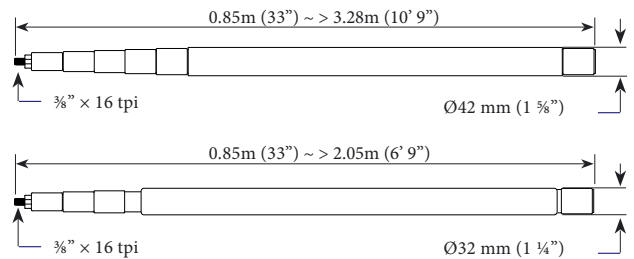

Coming soon...

• NT3

Studio & location Multi Powered
3/4" Condenser Microphone.

• NT4

True X/Y Stereo Studio and location Multi-powered
3/4" Condenser Microphone.

Dimensions

• NT5-S

1/2" Cardioid Condenser Microphone.