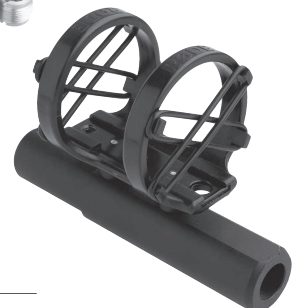

The **RØDE** BoomPole is designed to complement the extensive range of **RØDE** Video, Broadcast and Electronic News Gathering (ENG) microphones and accessories.

Made from lightweight high-strength black anodized Aluminium, the BoomPole's telescopic sections allow infinite adjustment from 0.84m (33") to 3.28m (10' 9 1/8") on the standard BoomPole or 0.84m (33") to 2.05m (81") on the Mini BoomPole. The quick release friction rings enable fast and secure adjustment of the individual tubes for precise positioning and application flexibility.

To enhance user grip and aid mobility the bottom section of the BoomPole is covered with an expanded foam rubber tube that can be easily removed or replaced. The BoomPole comes supplied with an industry standard 3/8" x 16 tpi threaded insert allowing a wide selection of accessories to be securely attached. When used in conjunction with the **RØDE** 5/8" to 3/8" thread adaptor the full range of **RØDE** accessories can be interchanged at will.

Designed in Australia, the BoomPole is the perfect addition to complement the flexibility and utility of **RØDE**'s extensive range of Video and Broadcast microphones.

Features

- Telescopic construction, reduces to 0.84 meters in length for storage and transport.
- Quickly extends to: Standard >3.2 metres (10' 9 1/8")
Mini > 2.05 metres (6' 9")
- Lightweight and ergonomically balanced for easy handling during mobile recording.
- Suites all standard 3/8" mic clips.
- Robust design suitable for rough use.

• SM3

Suspension Shock Mount
- (Cold Shoe Adaptor)

• SM4

Suspension Shock Mount
- (Stand Adaptor)

• SM5 *

Suspension Shock Mount
- (Clamp Adaptor)
*Not BoomPole compatible

Contact Details

International: