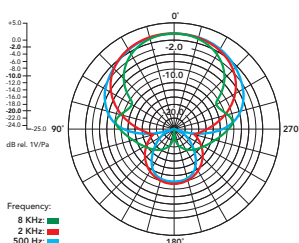

POLAR PATTERN