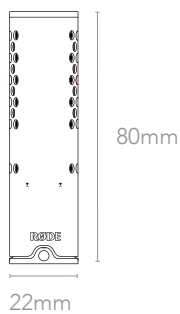

Front view  
(microphone only)

Side view  
(microphone with isolation  
mount and foam windshield)

## MECHANICAL SPECIFICATIONS:

Weight (grams):	VideoMicro II: 24 VideoMicro II with isolation mount: 39
Dimensions (millimetres):	Length: 80 Diameter: 22
Included Accessories:	<ul style="list-style-type: none"> <li>• Helix™ Isolation Mount</li> <li>• Foam Windshield</li> <li>• WS12 Furry Windshield</li> <li>• SC7 TRS to TRRS Patch Cable</li> <li>• SC13 TRS to TRS Patch Cable</li> </ul>
Compatible Accessories:	<ul style="list-style-type: none"> <li>• SC3</li> <li>• SC4</li> <li>• SC8</li> <li>• SC11</li> <li>• DCS-1</li> <li>• Tripod 2</li> <li>• VXL Pro</li> <li>• VXL+</li> <li>• Mini Boompole</li> </ul>