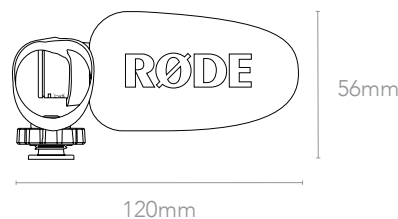

Side view
(microphone with isolation
mount and foam windshield)