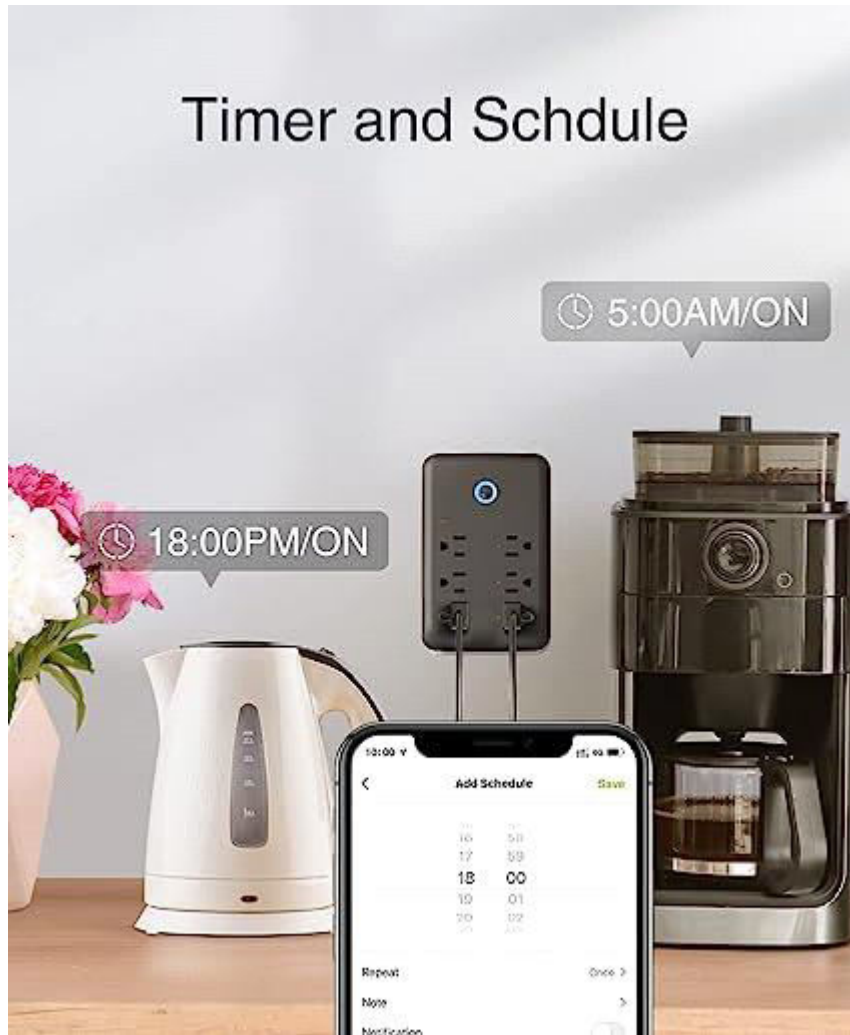

User Manual GHome P2-BK Smart Outlet

9 in 1 Smart Multi Plug Outlet Extender

3 Smart
USB Ports

3 Smart
Outlets

3 Always
On Outlets

APP Remote Control

Timer and Schdule

Voice Control

 WORKS WITH
Amazon Alexa

 WORKS WITH
Google Assistant

"Alexa, turn off the the TV "

"Alexa, turn on the the fan "

"Okay "

9-In-1 Smart Wall Outlet

Multiple Security Protection

Surge
Protection