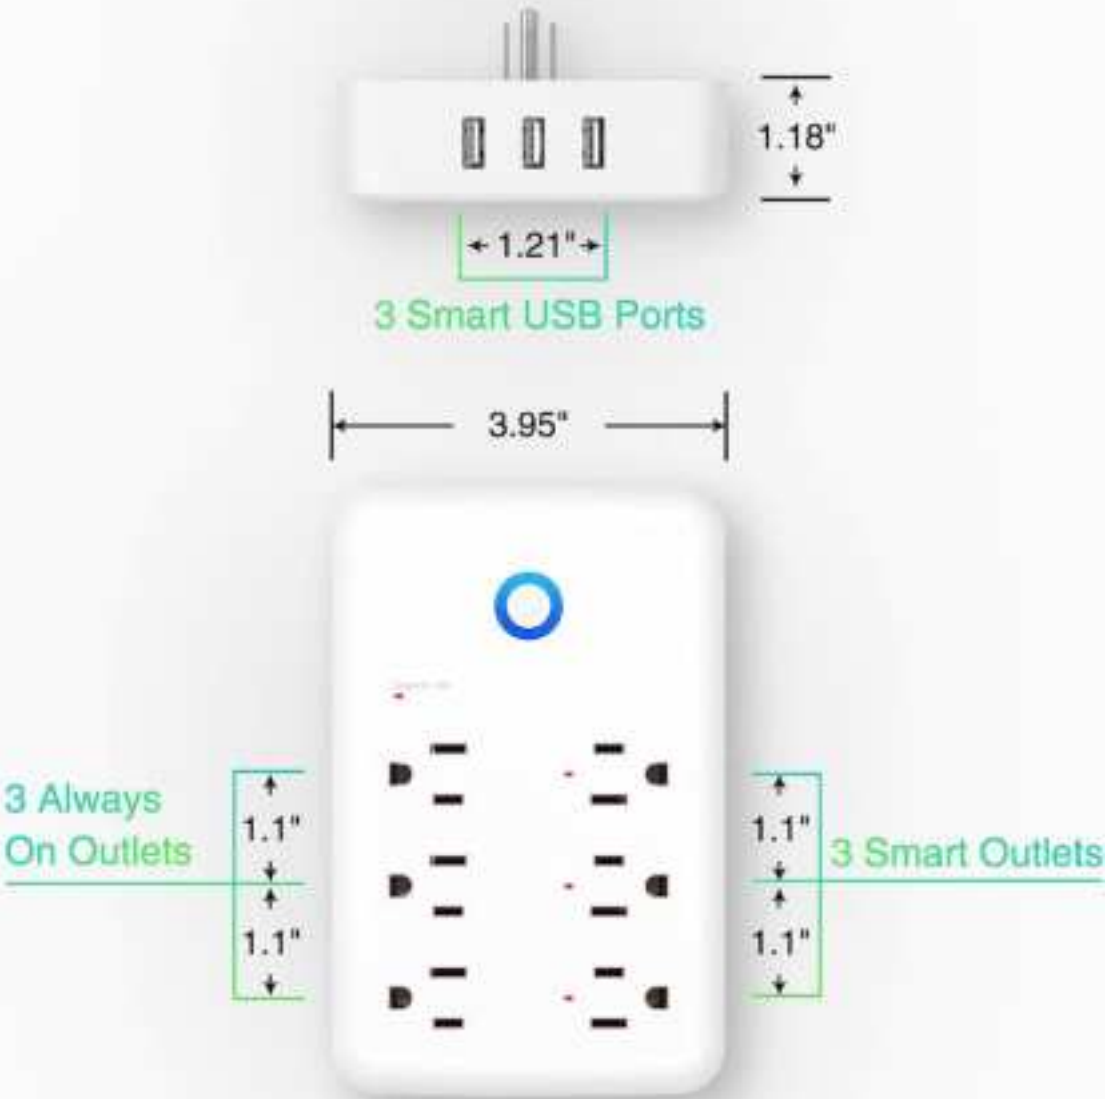

 WORKS WITH
Amazon Alexa

 WORKS WITH
Google Assistant

"Alexa, turn off the the TV "

"Alexa, turn on the the fan "

"Okay "

9-In-1 Smart Wall Outlet

Multiple Security Protection

Surge
Protection