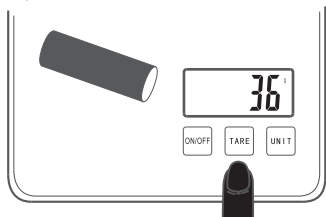

## KEY FUNCTION

1. "ON/OFF" button: It can be turned on and off. In the off state, press the "ON/OFF" button to turn it on. In the power on state, press and hold the "ON/OFF" button to turn it off.
2. "TARE" button: Place the carrier under the scale body (if there is a carrier tray), press the "TARE" button to perform the tare operation. The scale can be weighted after the zero is displayed.
3. "UNIT" button: This product has a variety of units for users to choose, press: "UNIT" button for cycle selection

## WEIGHING INSTRUCTIONS

1. Place the product on a hard horizontal surface.
2. Place the carrier on the scale.
3. Press the "ON/OFF" button to turn it on. After powering on, press "ON/OFF" to turn it off.
4. Wait for the display to display "0" before you can start weighing. Press the "UNIT" button to perform unit conversion. Specifically, there are five conversion units as follows.

g

kg

Lb:oz

fl:oz

ml

5. Tare function: The object is placed on the scale body (or on the load plate) for weighing, and the LCD screen will display the weight of the object. If the container is placed on the glass table, the LCD will display the weight of the container. Press the "TARE" button to peel the skin, the LCD will enter the clear state, and the object to be weighed will be placed in the container. The LCD display is the weight of the object.

## USE SUGGESTIONS

1. Display "Er" means that the maximum weighing weight is exceeded.

2. The "LO-" flashing indicates that the battery is low. Please replace the battery in time.