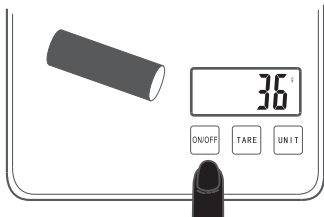

## KEY FUNCTION

1. "ON/OFF" button: It can be turned on and off. In the off state, press the "ON/OFF" button to turn it on. In the power on state, press and hold the "ON/OFF" button to turn it off.
2. "TARE" button: Place the carrier under the scale body (if there is a carrier tray), press the "TARE" button to perform the tare operation. The scale can be weighted after the zero is displayed.
3. "UNIT" button: This product has a variety of units for users to choose, press: "UNIT" button for cycle selection

## WEIGHING INSTRUCTIONS

1. Place the product on a hard horizontal surface.
2. Place the carrier on the scale.
3. Press the "ON/OFF" button to turn it on. After powering on, press "ON/OFF" to turn it off.
4. Wait for the display to display "0" before you can start weighing. Press the "UNIT" button to perform unit conversion. Specifically, there are five conversion units as follows.

g

kg

Lb:oz

fl:oz

ml

5. Tare function: The object is placed on the scale body (or on the load plate) for weighing, and the LCD screen will display the weight of the object. If the container is placed on the glass table, the LCD will display the weight of the container. Press the "TARE" button to peel the skin, the LCD will enter the clear state, and the object to be weighed will be placed in the container. The LCD display is the weight of the object.

## USE SUGGESTIONS

1. Display "Er" means that the maximum weighing weight is exceeded.

2. The "LO-" flashing indicates that the battery is low. Please replace the battery in time.