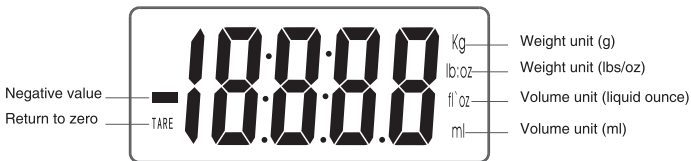

## BATTERY INSTALLATION METHOD

+

Built-in battery

USB cable

2AAA

The kitchen scale contains a built-in battery, When the battery runs out, you can use 2 AAA battery or USB cable to charge.

## DISPLAY DESCRIPTION