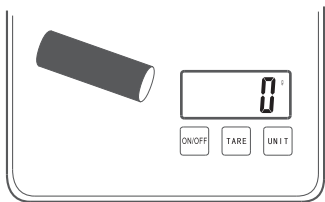

## KEY FUNCTION

1. "ON/OFF" button: It can be turned on and off. In the off state, press the "ON/OFF" button to turn it on. In the power on state, press and hold the "ON/OFF" button to turn it off.
2. "TARE" button: Place the carrier under the scale body (if there is a carrier tray), press the "TARE" button to perform the tare operation. The scale can be weighted after the zero is displayed.
3. "UNIT" button: This product has a variety of units for users to choose, press: "UNIT" button for cycle selection

## WEIGHING INSTRUCTIONS

1. Place the product on a hard horizontal surface.
2. Place the carrier on the scale.
3. Press the "ON/OFF" button to turn it on. After powering on, press "ON/OFF" to turn it off.
4. Wait for the display to display "0" before you can start weighing. Press the "UNIT" button to perform unit conversion. Specifically, there are five conversion units as follows.

g

kg

Lb:oz

fl:oz

ml

5. Tare function: The object is placed on the scale body (or on the load plate) for weighing, and the LCD screen will display the weight of the object. If the container is placed on the glass table, the LCD will display the weight of the container. Press the "TARE" button to peel the skin, the LCD will enter the clear state, and the object to be weighed will be placed in the container. The LCD display is the weight of the object.

## USE SUGGESTIONS

1. Display "Er" means that the maximum weighing weight is exceeded.

2. The "LO-" flashing indicates that the battery is low. Please replace the battery in time.