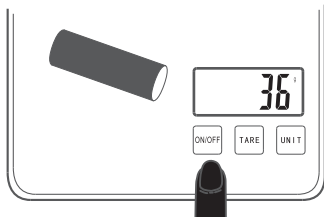

## KEY FUNCTION

1. "ON/OFF" button: It can be turned on and off. In the off state, press the "ON/OFF" button to turn it on. In the power on state, press and hold the "ON/OFF" button to turn it off.
2. "TARE" button: Place the carrier under the scale body (if there is a carrier tray), press the "TARE" button to perform the tare operation. The scale can be weighted after the zero is displayed.
3. "UNIT" button: This product has a variety of units for users to choose, press: "UNIT" button for cycle selection

## WEIGHING INSTRUCTIONS

1. Place the product on a hard horizontal surface.
2. Place the carrier on the scale.
3. Press the "ON/OFF" button to turn it on. After powering on, press "ON/OFF" to turn it off.
4. Wait for the display to display "0" before you can start weighing. Press the "UNIT" button to perform unit conversion. Specifically, there are five conversion units as follows.

g

kg

Lb:oz

fl:oz

ml

5. Tare function: The object is placed on the scale body (or on the load plate) for weighing, and the LCD screen will display the weight of the object. If the container is placed on the glass table, the LCD will display the weight of the container. Press the "TARE" button to peel the skin, the LCD will enter the clear state, and the object to be weighed will be placed in the container. The LCD display is the weight of the object.

## USE SUGGESTIONS

1. Display "Er" means that the maximum weighing weight is exceeded.

2. The "LO-" flashing indicates that the battery is low. Please replace the battery in time.