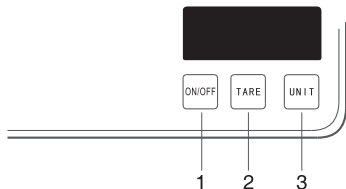

KEY FUNCTION