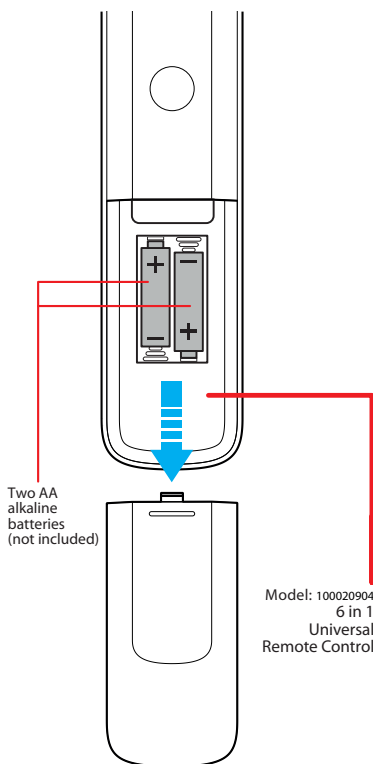

GETTING STARTED (BATTERIES)

Your remote requires 2 x AA / LR6 batteries. Please insert them as shown below. Alkaline batteries are recommended.

Installing the Batteries

1. Remove the battery cover.
2. Insert the batteries as shown.
3. Snap the battery cover back into place.

Battery Precautions

- Do not mix old and new batteries.
- Do not mix alkaline, standard (carbon-zinc) or rechargeable (nickel-cadmium) batteries.
- Always remove old, weak or worn-out batteries promptly and recycle or dispose of them in accordance with local and national regulations.