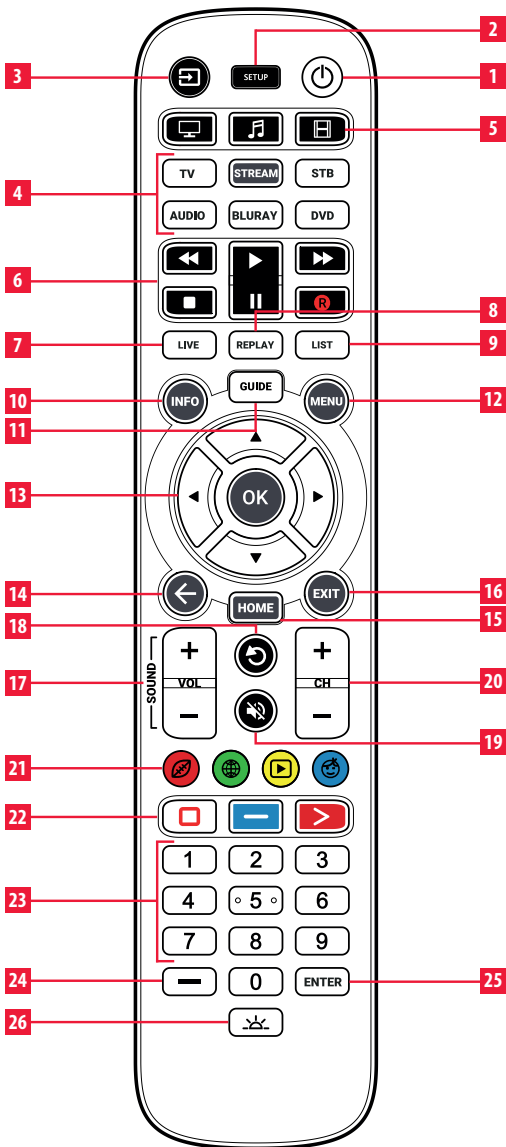

The remote also features a backlight for easy control in a darkened room. This manual will help you to set up the ONN 6 to control all of your devices and take advantage of its features.

## GETTING STARTED (BATTERIES)

Your remote requires 2 x AA / LR6 batteries. Please insert them as shown below. Alkaline batteries are recommended.

### Installing the Batteries

1. Remove the battery cover.
2. Insert the batteries as shown.
3. Snap the battery cover back into place.

## GETTING STARTED (BUTTONS)

- 1 Power** Switches your devices on and off
- 2 Setup** This key is used to set up the ONN remote
- 3 Input** Used to select Input on devices
- 4 Device keys**

These keys are used to select which device the ONN 6 currently controls. After pressing the TV key, the remote will control your TV. To switch to controlling another device, simply press the appropriate key. The devices that can be programmed to each key are as follows: