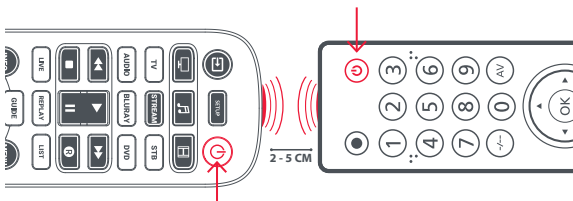

SETUP - LEARNING

Your ONN remote control can learn any function from any other working remote control. This is a quick and easy one-time setup that allows you to control any infrared controlled device you have in your living room. It also allows you to add a key or keys that may be missing to a spare key on the ONN.

To do this, firstly make sure you have all your original remote controls to hand, and that they have working batteries in.

To learn functions, the original remote should be approximately 2-5 cm from the ONN remote, pointing towards it:

1. Press the Device key for the device you want to learn functions onto (e.g. TV).
2. Hold down the Setup key until the LED under the Device key blinks twice.
3. Press 975 – the LED should blink twice.
4. Press and release the key you want to learn a function onto (for example the Power key) – the LED will begin to flash rapidly.
5. Press and release* the corresponding key on the original remote, for example Power.
6. The LED will blink twice to indicate the key has been learned correctly.
7. Repeat steps 4 and 5 for each key you want to learn – remember you can learn from multiple remotes, but only one function per key.
8. When you have learned all the functions you require, press and hold the Setup key until the LED blinks twice.

* Some remotes send commands differently. If you find a function cannot be learned, try holding down the key on the original remote instead of pressing and releasing.

Hints:

- If the LED shows one long blink at step 5, the function was not learned correctly, please try again from step 4.