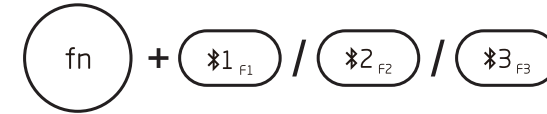

- 01 BT Channel 1 Led Indicator
- 02 BT Channel 2 Led Indicator
- 03 BT Channel 3 Led Indicator
- 04 Charging Led
- 05 Type-C Charging Port
- 06 Power On/Off

1. Press Fn+F1 / F2 / F3 to Switch BT Channel
2. Long Press Fn+F1 / F2 / F3 to Enter Pairing Mode