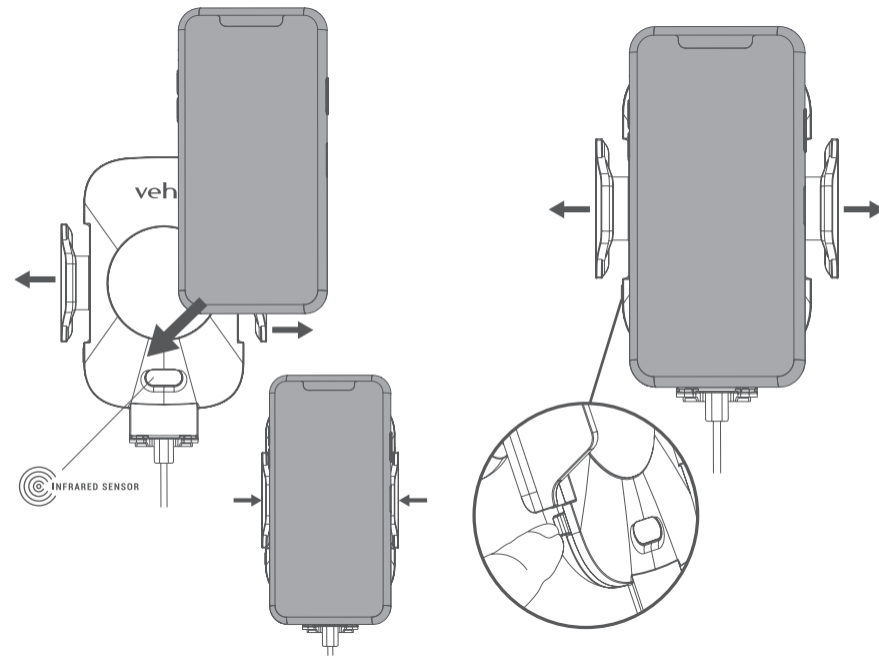

TA-8

In-Car Wireless Charging Cradle
with Qi fast charging

1. What's in the box?

TA-8 Wireless Car Charger, USB-C Cable, Windscreen Mount, Air Vent Mount.

2. Guide to the TA-8

3. Mounting option (1)

Windscreen/Dashboard Mount

4. Mounting option (2)

Air Vent Mount

5. Wireless charging

Indicator lights

Solid blue	Wireless charging device detected and charging
Solid red	Wireless charging device has not been detected
Flashing red	Wireless charging device detected but not charging

Specifications

Input	5V-2A/ 9V-1.16A
Output	5V- 1.5A/ 9V-1.2A
Charging efficiency	75%

Support / appui / Unterstützung /
supporto / ayuda / sustentação /
помогать / サポート / 技术支持

In the event you need to contact Veho for support or
troubleshooting for your TA-8 Wireless Charger visit