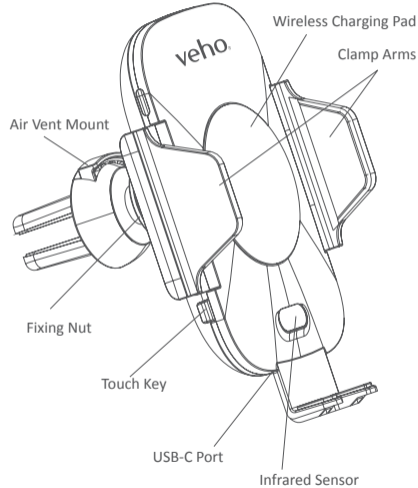

TA-8

In-Car Wireless Charging Cradle
with Qi fast charging

1. What's in the box?

TA-8 Wireless Car Charger, USB-C Cable, Windscreen Mount, Air Vent Mount.

2. Guide to the TA-8

3. Mounting option (1)

Windscreen/Dashboard Mount

4. Mounting option (2)

Air Vent Mount

5. Wireless charging

Indicator lights

Solid blue	Wireless charging device detected and charging
Solid red	Wireless charging device has not been detected
Flashing red	Wireless charging device detected but not charging

Specifications

Input	5V-2A/ 9V-1.16A
Output	5V- 1.5A/ 9V-1.2A
Charging efficiency	75%

Support / appui / Unterstützung /
supporto / ayuda / sustentação /
помогать / サポート / 技术支持

In the event you need to contact Veho for support or
troubleshooting for your TA-8 Wireless Charger visit