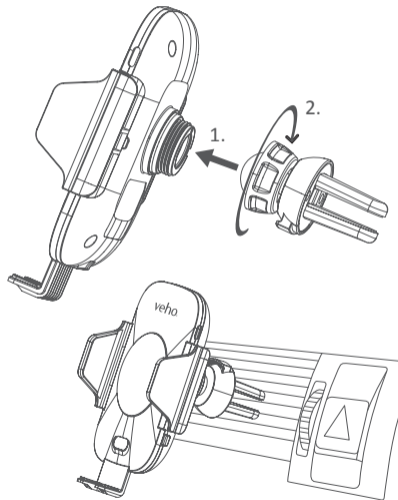

TA-8

In-Car Wireless Charging Cradle
with Qi fast charging

1. What's in the box?

TA-8 Wireless Car Charger, USB-C Cable, Windscreen Mount, Air Vent Mount.

2. Guide to the TA-8

3. Mounting option (1)

Windscreen/Dashboard Mount

4. Mounting option (2)

Air Vent Mount

5. Wireless charging

Indicator lights

Solid blue	Wireless charging device detected and charging
Solid red	Wireless charging device has not been detected
Flashing red	Wireless charging device detected but not charging

Specifications

Input	5V-2A/ 9V-1.16A
Output	5V- 1.5A/ 9V-1.2A
Charging efficiency	75%

Support / appui / Unterstützung /
supporto / ayuda / sustentação /
помогать / サポート / 技术支持

In the event you need to contact Veho for support or
troubleshooting for your TA-8 Wireless Charger visit