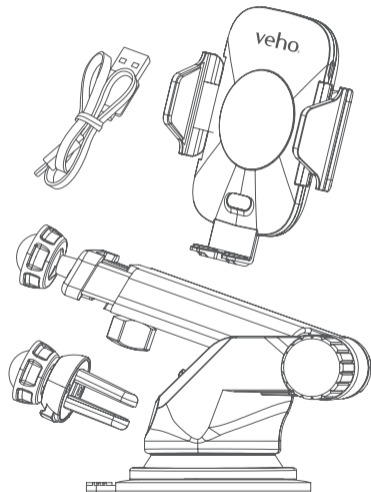

TA-8

In-Car Wireless Charging Cradle
with Qi fast charging

1. What's in the box?

TA-8 Wireless Car Charger, USB-C Cable, Windscreen Mount, Air Vent Mount.

2. Guide to the TA-8

3. Mounting option (1)

Windscreen/Dashboard Mount

4. Mounting option (2)

Air Vent Mount

5. Wireless charging

Indicator lights

Solid blue	Wireless charging device detected and charging
Solid red	Wireless charging device has not been detected
Flashing red	Wireless charging device detected but not charging

Specifications

Input	5V-2A/ 9V-1.16A
Output	5V- 1.5A/ 9V-1.2A
Charging efficiency	75%

Support / appui / Unterstützung /
supporto / ayuda / sustentação /
помогать / サポート / 技术支持

In the event you need to contact Veho for support or
troubleshooting for your TA-8 Wireless Charger visit