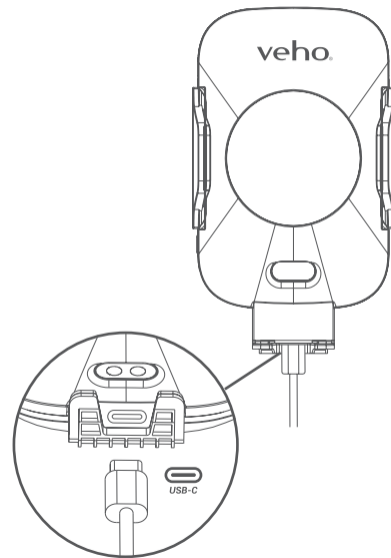

TA-8

In-Car Wireless Charging Cradle
with Qi fast charging

1. What's in the box?

TA-8 Wireless Car Charger, USB-C Cable, Windscreen Mount, Air Vent Mount.

2. Guide to the TA-8

3. Mounting option (1)

Windscreen/Dashboard Mount

4. Mounting option (2)

Air Vent Mount

5. Wireless charging

Indicator lights

Solid blue	Wireless charging device detected and charging
Solid red	Wireless charging device has not been detected
Flashing red	Wireless charging device detected but not charging

Specifications

Input	5V-2A/ 9V-1.16A
Output	5V- 1.5A/ 9V-1.2A
Charging efficiency	75%

Support / appui / Unterstützung /
supporto / ayuda / sustentação /
помогать / サポート / 技术支持

In the event you need to contact Veho for support or
troubleshooting for your TA-8 Wireless Charger visit