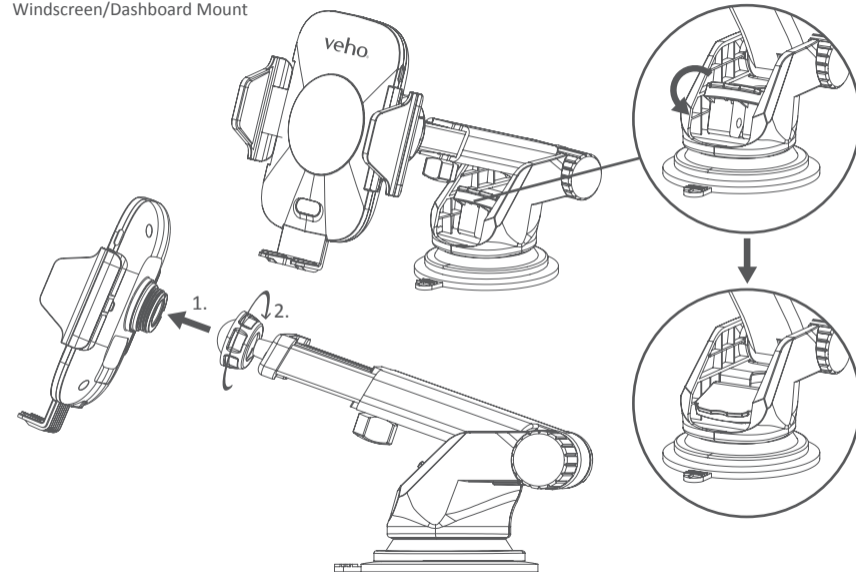

TA-8

In-Car Wireless Charging Cradle
with Qi fast charging

1. What's in the box?

TA-8 Wireless Car Charger, USB-C Cable, Windscreen Mount, Air Vent Mount.

2. Guide to the TA-8

3. Mounting option (1)

Windscreen/Dashboard Mount

4. Mounting option (2)

Air Vent Mount

5. Wireless charging

Indicator lights

Solid blue	Wireless charging device detected and charging
Solid red	Wireless charging device has not been detected
Flashing red	Wireless charging device detected but not charging

Specifications

Input	5V-2A/ 9V-1.16A
Output	5V- 1.5A/ 9V-1.2A
Charging efficiency	75%

Support / appui / Unterstützung /
supporto / ayuda / sustentação /
помогать / サポート / 技术支持

In the event you need to contact Veho for support or
troubleshooting for your TA-8 Wireless Charger visit